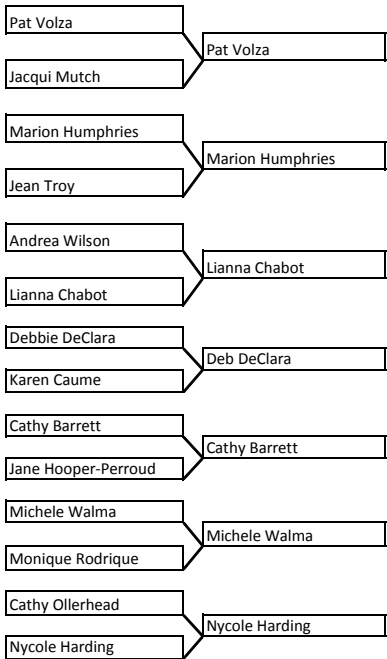

EWGA - YS - Match Play 2014

Round 1

Round 2

Round 3

Round 4

Round 5

Round 6