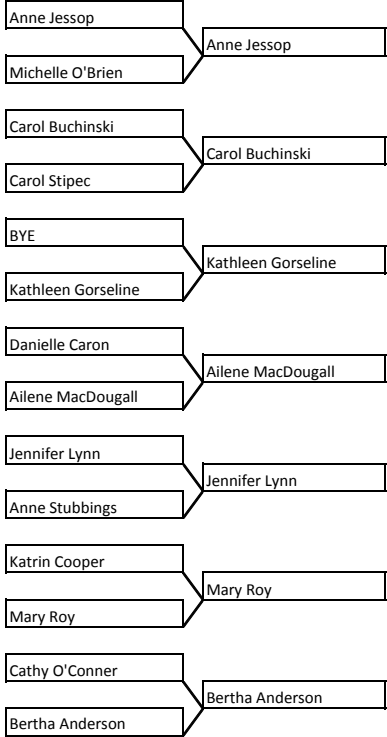

EWGA - YS - Match Play 2014

Round 1

Round 2

Round 3

Round 4

Round 5

Round 6