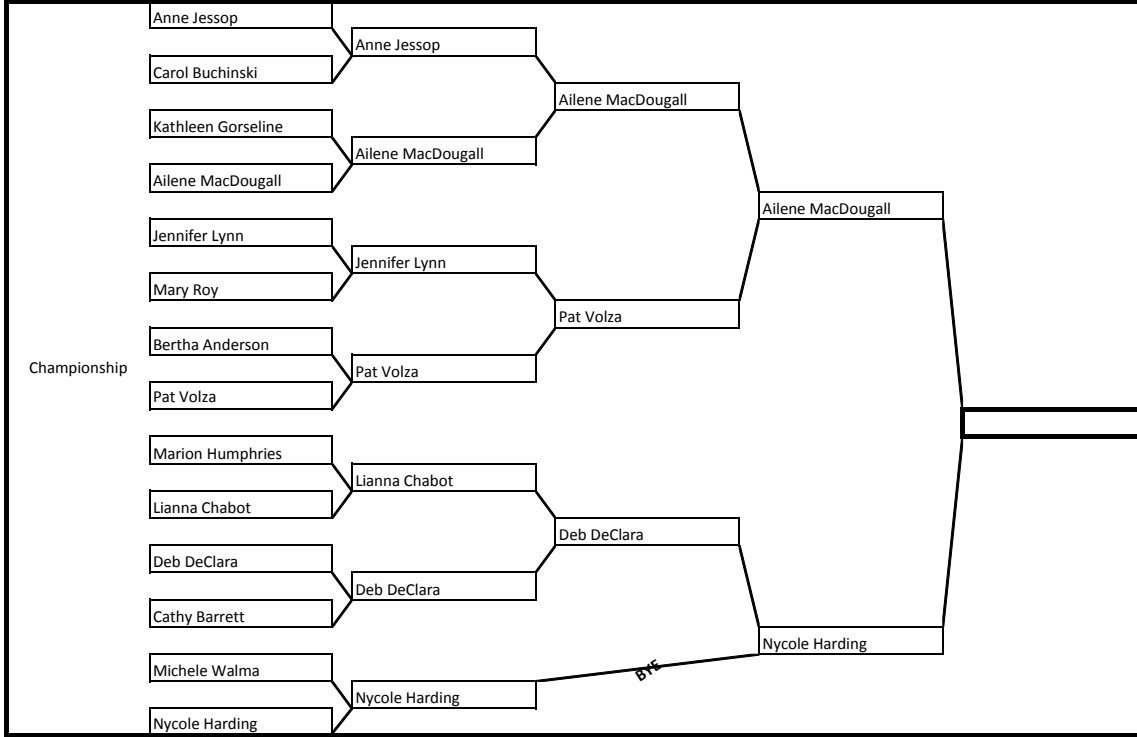

EWGA - YS - Match Play 2014

Round 1

Round 2

Round 3

Round 4

Round 5

Round 6