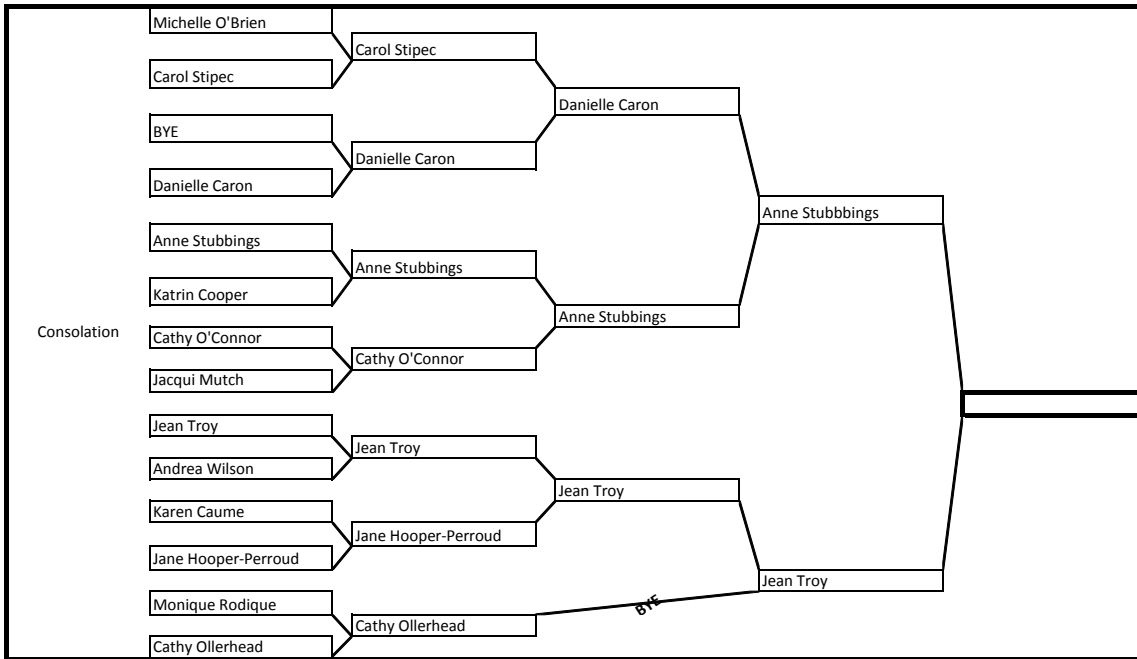

EWGA - YS - Match Play 2014

Round 1

Round 2

Round 3

Round 4

Round 5

Round 6