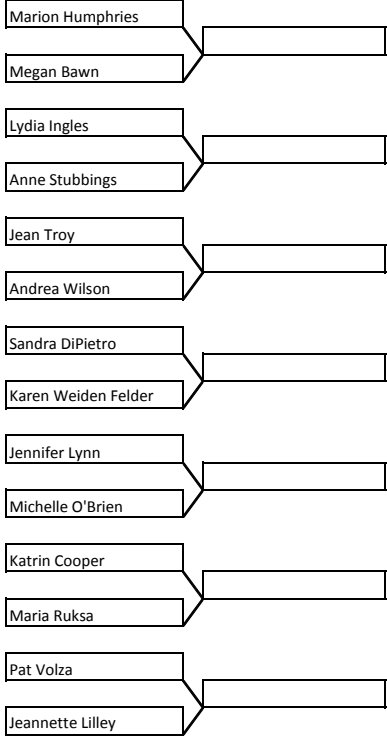

EWGA - YS - Match Play 2015

Round 1

Round 2

Round 3

Round 4

Round 5

Round 6