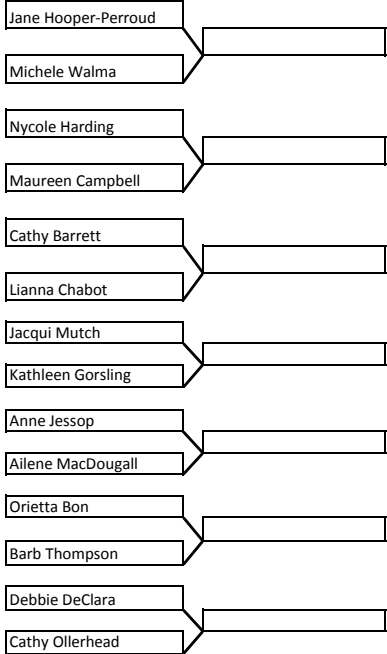

EWGA - YS - Match Play 2015

Round 1

Round 2

Round 3

Round 4

Round 5

Round 6